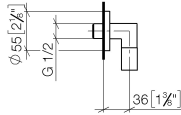

28 450 625

- 3/8" shower outlet
 - rosette Ø 55 mm
 - 1/2" connection
- Intrinsic protection against back flow.**

Intrinsic protection against back flow.

Fits: TARA, META

	Chrome	28 450 625-00
	Brushed Platinum	28 450 625-06
	Platinum	28 450 625-08
	Dark Chrome	28 450 625-19
	Light Gold	28 450 625-26
	Brushed Light Gold	28 450 625-27
	Brushed Durabronze (23kt Gold)	28 450 625-28
	Matte Black	28 450 625-33
	Brushed Bronze	28 450 625-42
	Brushed Champagne (22kt Gold)	28 450 625-46
	Champagne (22kt Gold)	28 450 625-47
	Brushed Chrome	28 450 625-93
	Brushed Dark Platinum	28 450 625-99

Required miscellaneous

Concealed adapter -

35 080 970-90
0010

28 450 625

mm [inches]

Flow rate chart

Codes & Standards

ASME
A112.18.1/CSA
B125.1

Wall elbow - Chrome

TARA

28 450 625

Certificates

IAPMO_4976 (5). WRAS_1811023. Belgaqua_21-381-27_7. ACS_20 ACC LY 739.

28 450 625

Spare parts list

No.	Item Number	Name	Quantity used	Delivery time
1	90 14 10 026 00 90	seal	1	2
2	09 27 22 503-00	rosette	1	10
3	09 16 01 014 90	ring	1	2
4	90 23 01 141 00 90	back-flow preventer	2	2
5	09 11 03 036-00	connection	1	10
6	90 21 02 069 00-00	cover	1	10