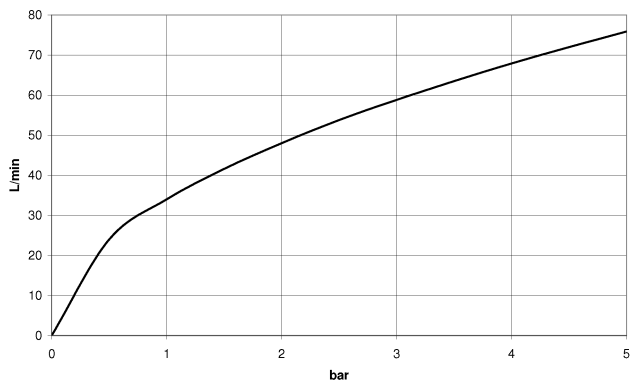

28 450 625

- 3/8" shower outlet
 - rosette Ø 55 mm
 - 1/2" connection
- Intrinsic protection against back flow.**

Intrinsic protection against back flow.

Fits: TARA, META

	Chrome	28 450 625-00
	Brushed Platinum	28 450 625-06
	Platinum	28 450 625-08
	Dark Chrome	28 450 625-19
	Light Gold	28 450 625-26
	Brushed Light Gold	28 450 625-27
	Brushed Durabronze (23kt Gold)	28 450 625-28
	Matte Black	28 450 625-33
	Brushed Bronze	28 450 625-42
	Brushed Champagne (22kt Gold)	28 450 625-46
	Champagne (22kt Gold)	28 450 625-47
	Brushed Chrome	28 450 625-93
	Brushed Dark Platinum	28 450 625-99

Required miscellaneous

Concealed adapter -

35 080 970-90
0010

28 450 625

mm [inches]

Flow rate chart

Codes & Standards

ASME
A112.18.1/CSA
B125.1