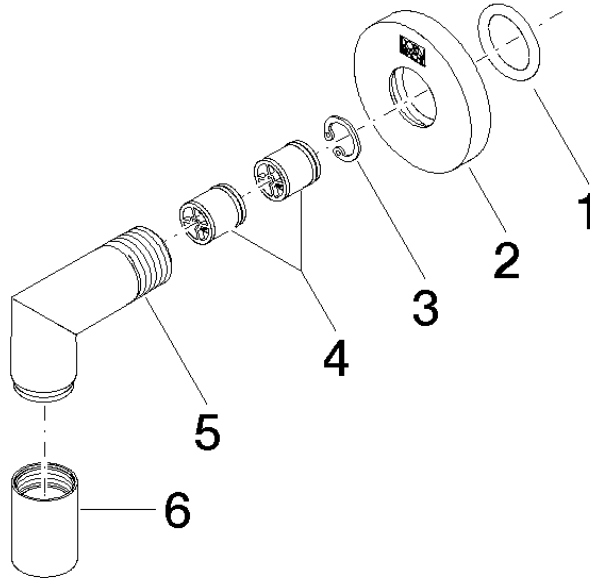

28 450 625

- 3/8" shower outlet
 - rosette Ø 55 mm
 - 1/2" connection
- Intrinsic protection against back flow.**

Intrinsic protection against back flow.

Fits: TARA, META

	Chrome	28 450 625-00
	Brushed Platinum	28 450 625-06
	Platinum	28 450 625-08
	Dark Chrome	28 450 625-19
	Light Gold	28 450 625-26
	Brushed Light Gold	28 450 625-27
	Brushed Durabronze (23kt Gold)	28 450 625-28
	Matte Black	28 450 625-33
	Brushed Bronze	28 450 625-42
	Brushed Champagne (22kt Gold)	28 450 625-46
	Champagne (22kt Gold)	28 450 625-47
	Brushed Chrome	28 450 625-93
	Brushed Dark Platinum	28 450 625-99

Required miscellaneous

Concealed adapter -

35 080 970-90
0010

28 450 625

mm [inches]

Flow rate chart

Codes & Standards

ASME
A112.18.1/CSA
B125.1

Wall elbow - Chrome

TARA

28 450 625

Certificates

IAPMO_4976 (5). WRAS_1811023. Belgaqua_21-381-27_7. ACS_20 ACC LY 739.

28 450 625

Spare parts list

No.	Item Number	Name	Quantity used	Delivery time
1	90 14 10 026 00 90	seal	1	2
2	09 27 22 503-00	rosette	1	10
3	09 16 01 014 90	ring	1	2
4	90 23 01 141 00 90	back-flow preventer	2	2
5	09 11 03 036-00	connection	1	10
6	90 21 02 069 00-00	cover	1	10